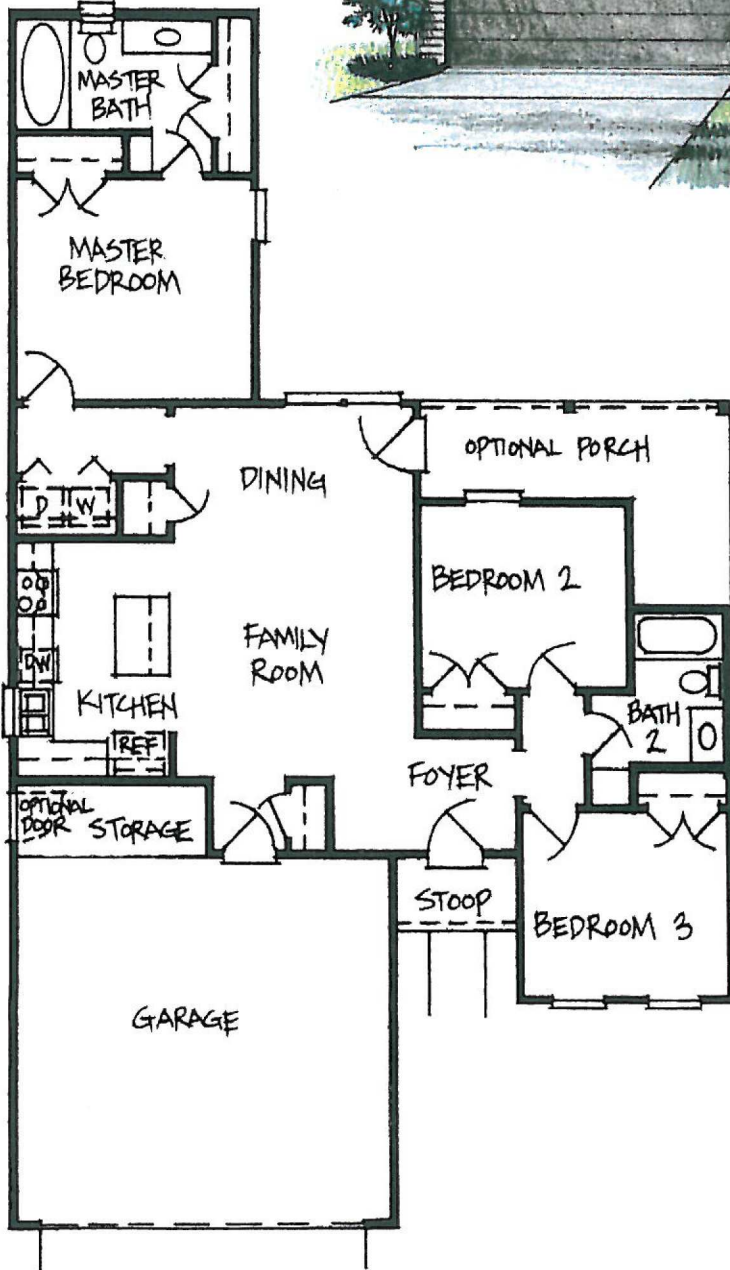

**LEVEL**  
CONSTRUCTION  
& DEVELOPMENT

450 MAIN STREET 225.338.6120  
BATON ROUGE www.levelbr.com

MACKEY CO DON STERN  
225-647-8805 225-413-3624

**L-1211**

Living Area 1211 SF  
Total Area 1716 SF