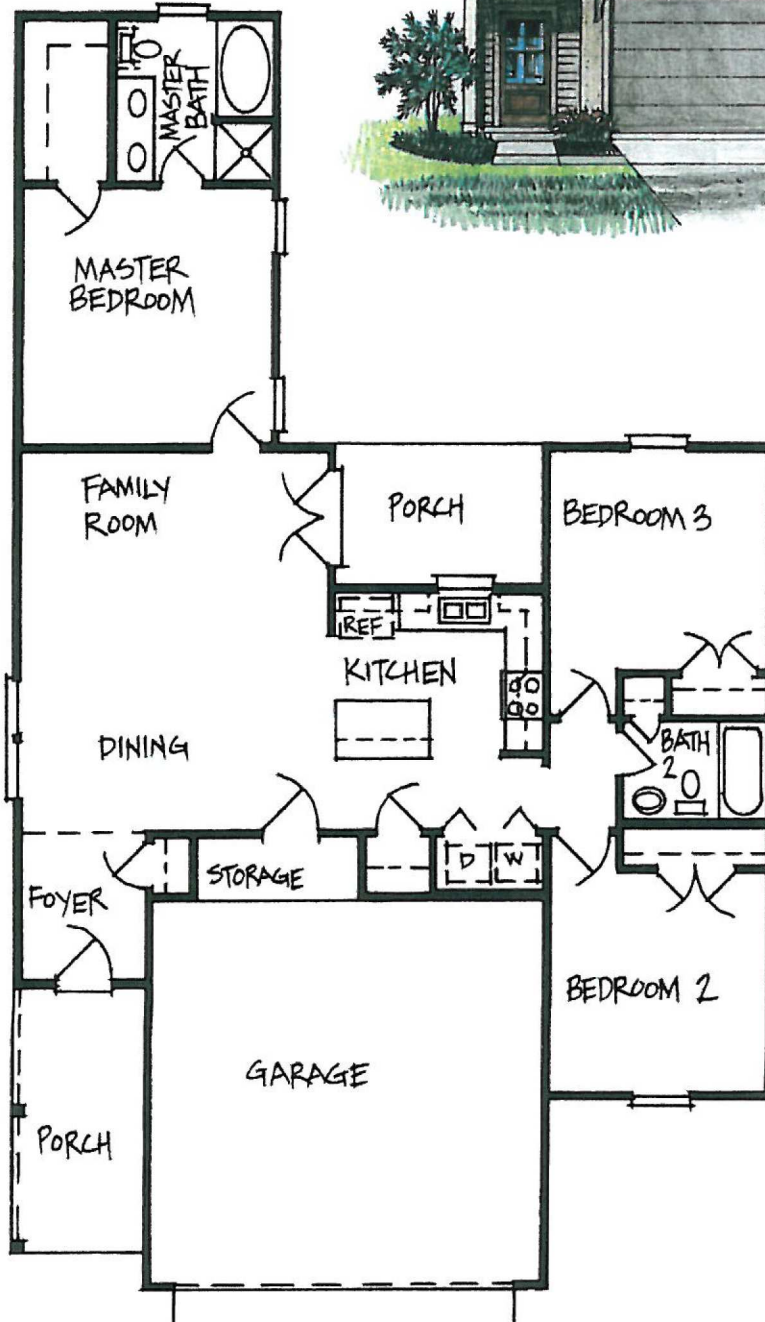

**LEVEL**  
CONSTRUCTION  
& DEVELOPMENT

450 MAIN STREET 225.338.6120  
BATON ROUGE www.levelbr.com

MACKEY CO DON STERN  
225-647-8805 225-413-3624

**L-1308**

Living Area 1308 SF  
Total Area 1944 SF