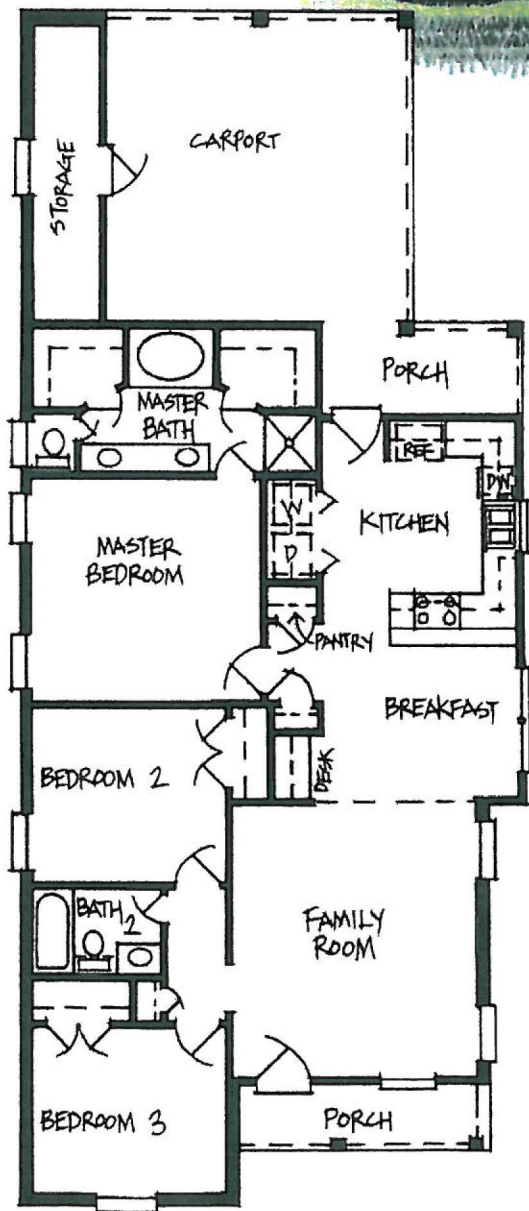

LEVEL
CONSTRUCTION
& DEVELOPMENT

450 MAIN STREET 225.338.6120
BATON ROUGE www.levelbr.com

MACKEY CO DON STERN
225-647-8805 225-413-3624

L-1365

Living Area 1365 SF
Total Area 1967 SF