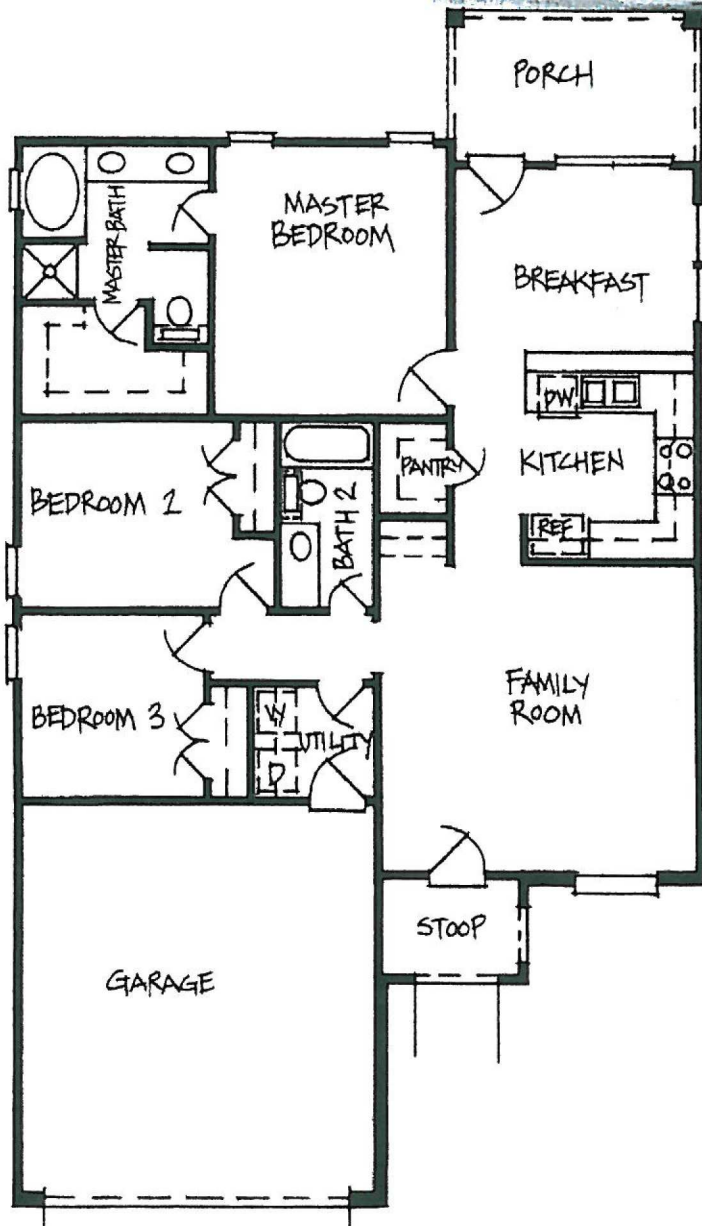

LEVEL
CONSTRUCTION
& DEVELOPMENT

450 MAIN STREET 225.338.6120
BATON ROUGE www.levelbr.com

MACKEY CO DON STERN
225-647-8805 225-413-3624

L-1388

Living Area 1388 SF
Total Area 1985 SF