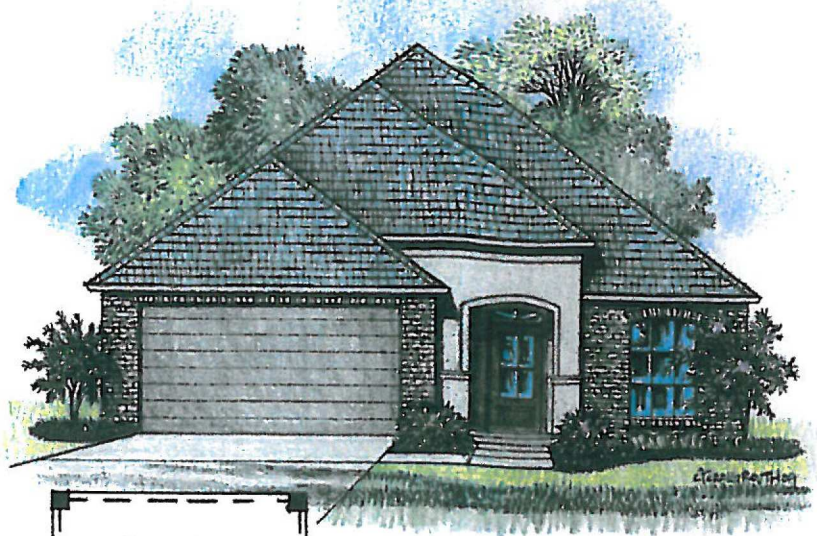

LEVEL
CONSTRUCTION
& DEVELOPMENT

450 MAIN STREET 225.338.6120
BATON ROUGE www.levelbr.com

MACKEY CO DON STERN
225-647-8805 225-413-3624

L-1388

Living Area 1388 SF
Total Area 1985 SF