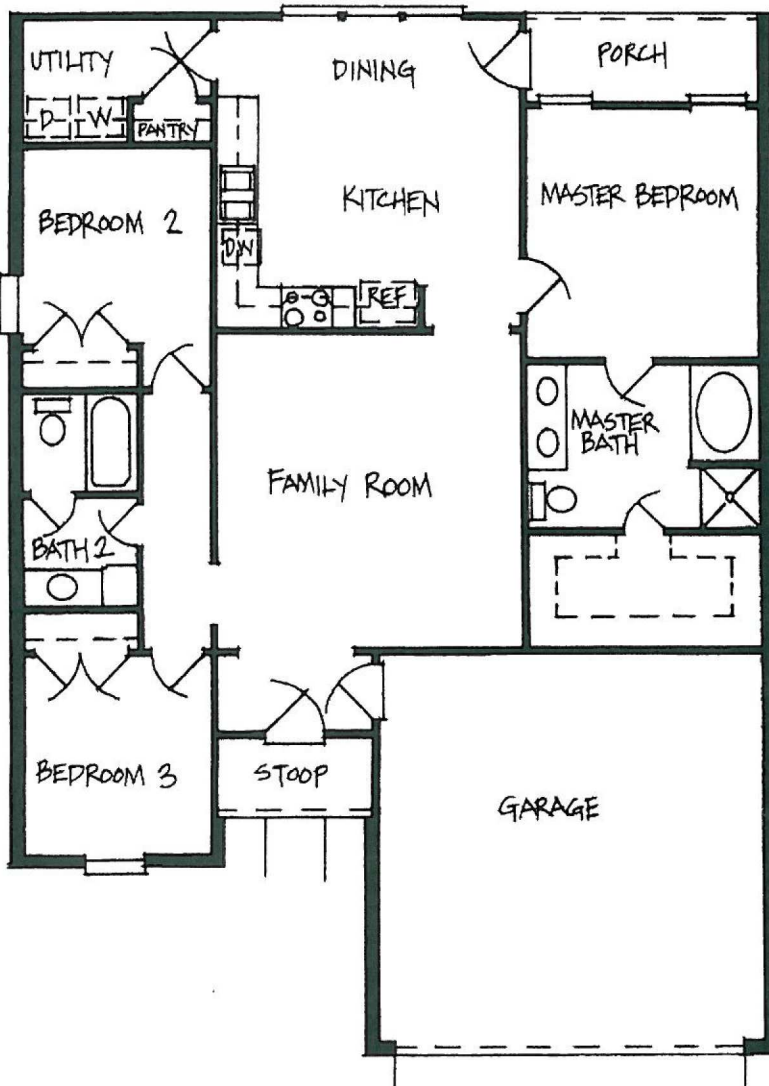

**LEVEL**  
CONSTRUCTION  
& DEVELOPMENT

450 MAIN STREET 225.338.6120  
BATON ROUGE www.levelbr.com

MACKEY CO DON STERN  
225-647-8805 225-413-3624

**L-1401**

Living Area 1401 SF  
Total Area 1959 SF