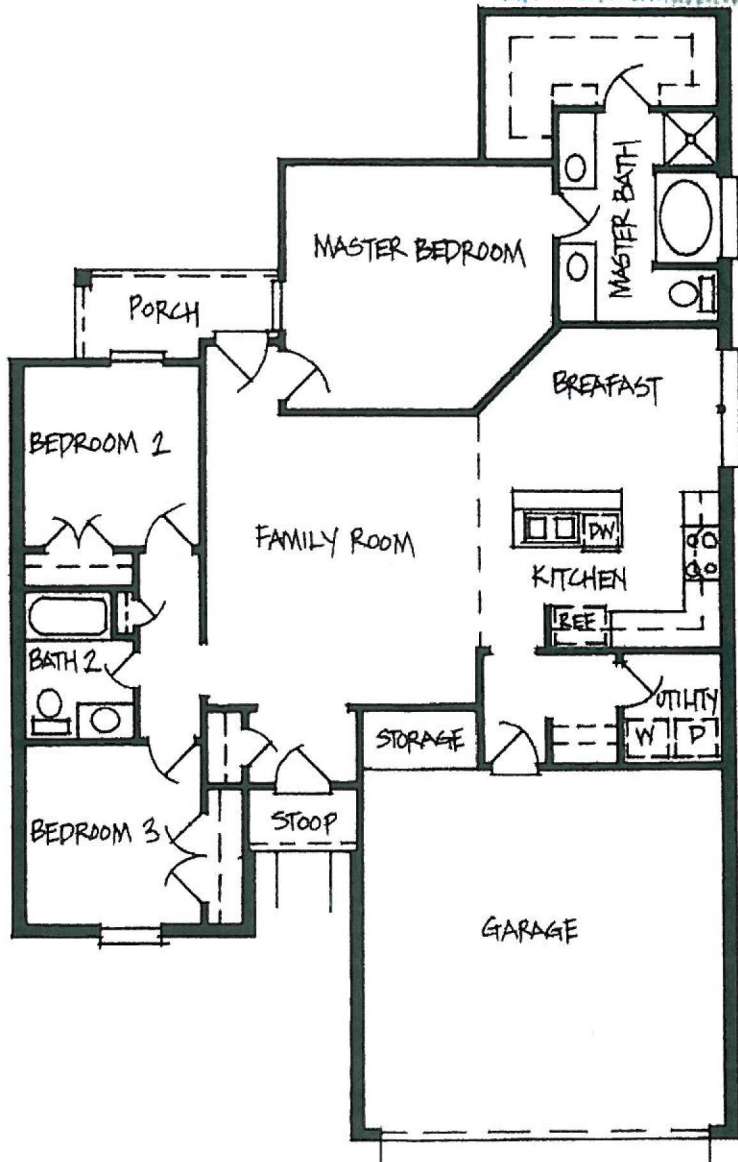

LEVEL
CONSTRUCTION
& DEVELOPMENT

450 MAIN STREET 225.338.6120
BATON ROUGE www.levelbr.com

MACKEY CO DON STERN
225-647-8805 225-413-3624

L-1435

Living Area 1435 SF
Total Area 1973 SF