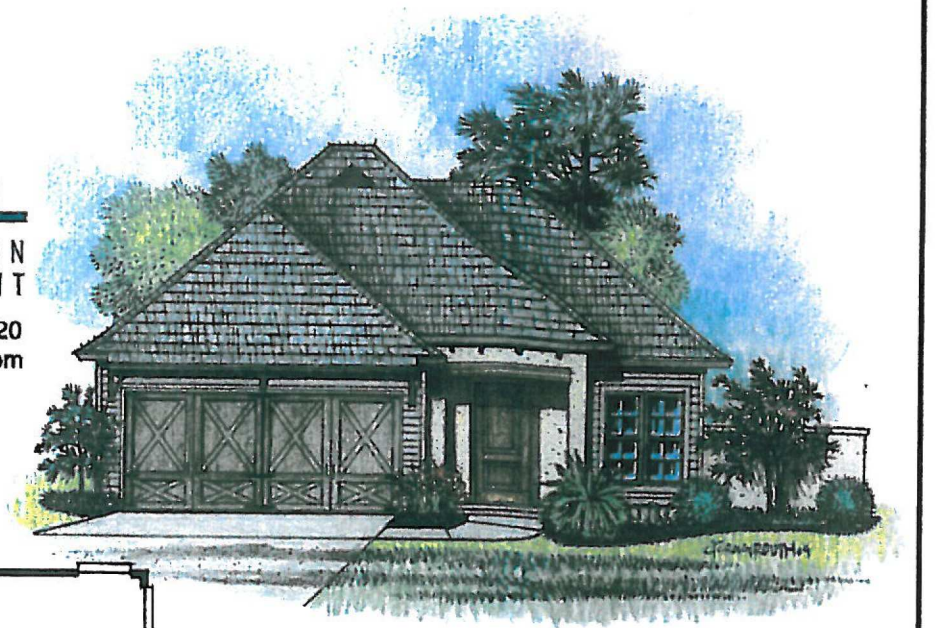

**LEVEL**  
CONSTRUCTION  
& DEVELOPMENT

450 MAIN STREET 225.338.6120  
BATON ROUGE www.levelbr.com

MACKEY CO DON STERN  
225-647-8805 225-413-3624

### L-1475

Living Area 1475 SF  
Total Area 2141 SF