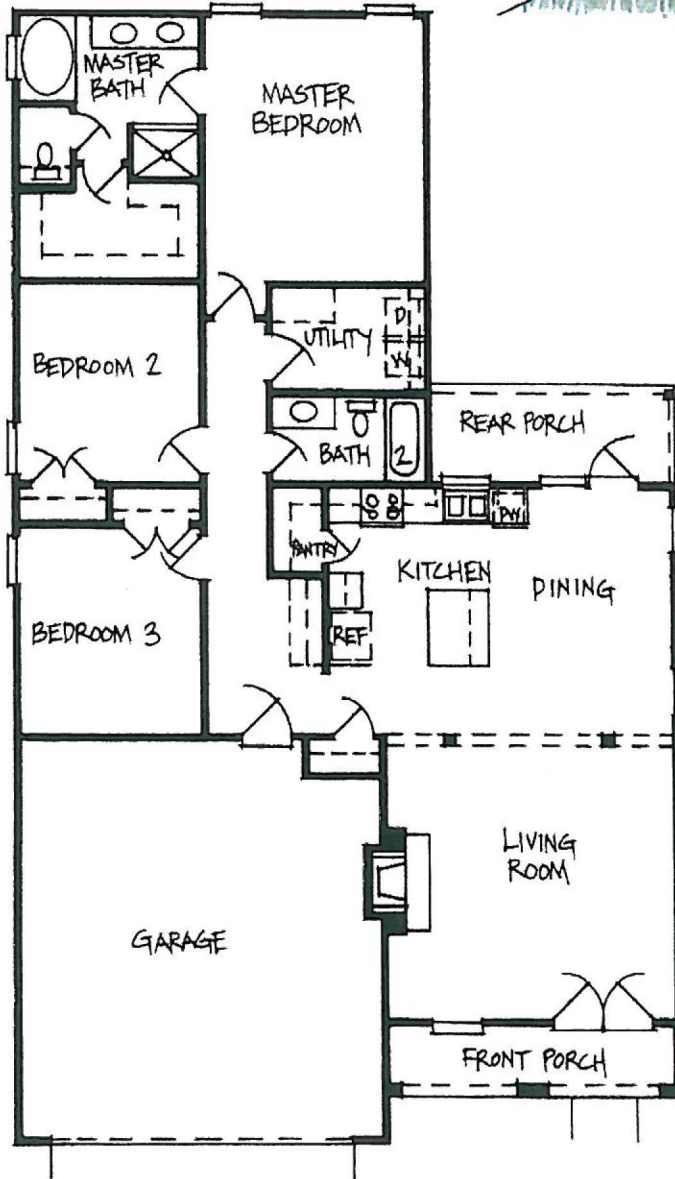

LEVEL

CONSTRUCTION
& DEVELOPMENT

450 MAIN STREET 225.338.6120
BATON ROUGE www.levelbr.com

MACKEY CO DON STERN
225-647-8805 225-413-3624

L-1639

Living Area 1639 SF
Total Area 2315 SF