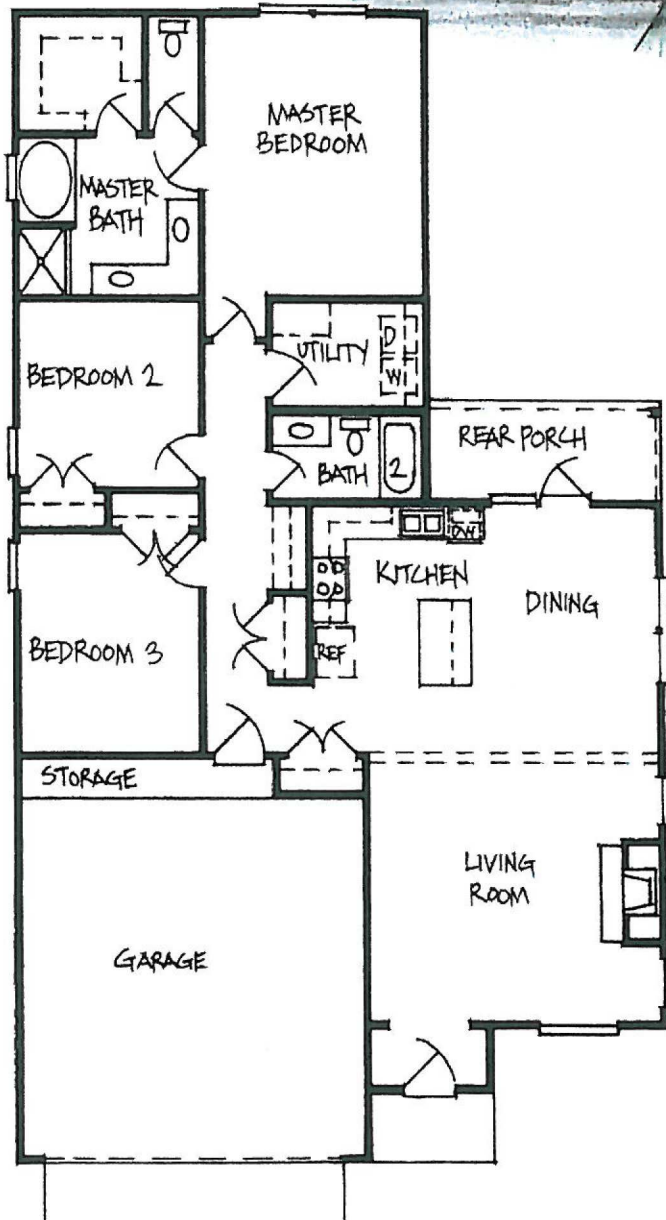

LEVEL
CONSTRUCTION
& DEVELOPMENT

450 MAIN STREET 225.338.6120
BATON ROUGE www.levelbr.com

MACKEY CO DON STERN
225-647-8805 225-413-3624

L-1645

Living Area 1645 SF
Total Area 2227 SF