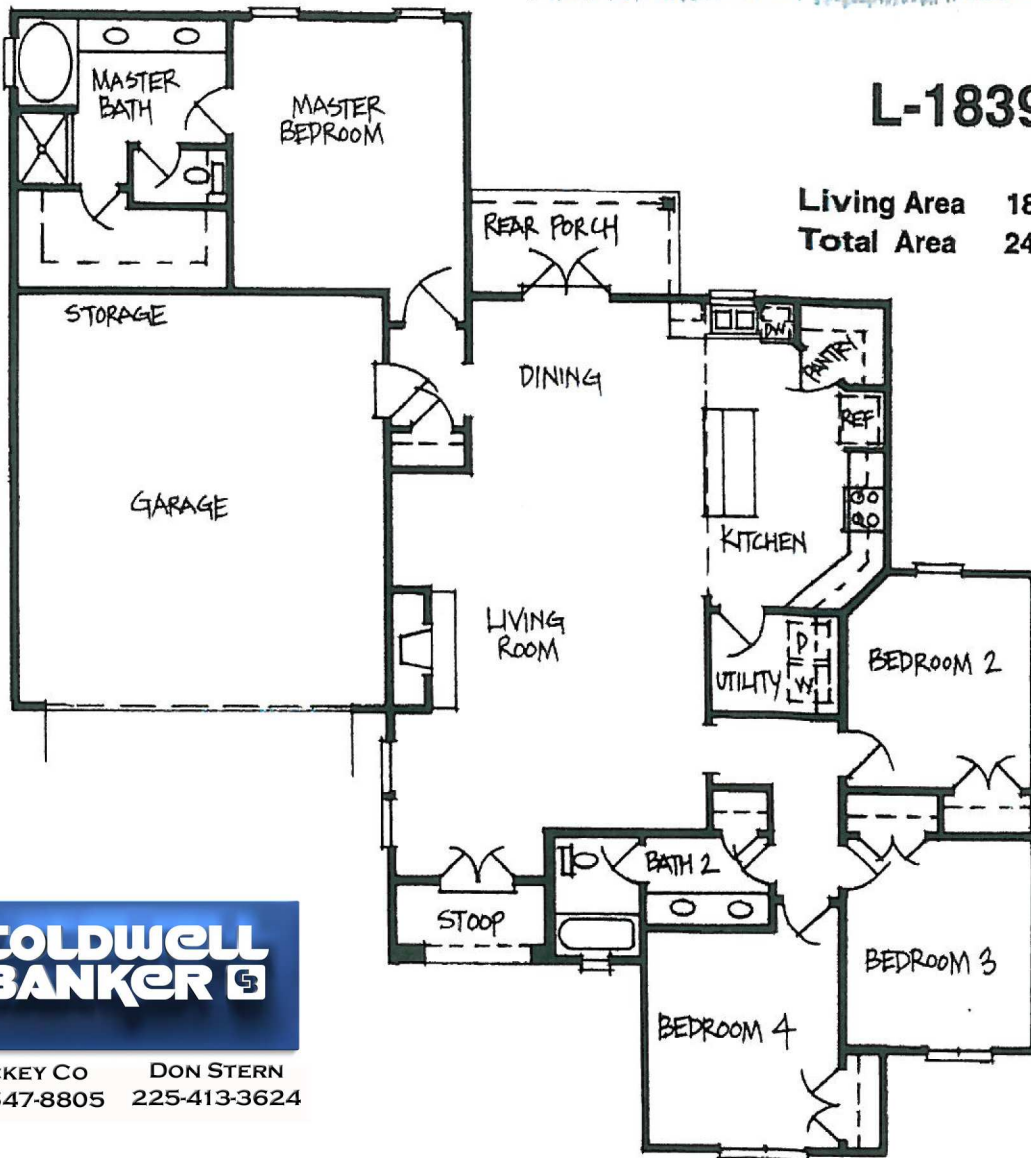

LEVEL
CONSTRUCTION
& DEVELOPMENT

450 MAIN STREET 225.338.6120
BATON ROUGE www.levelbr.com

L-1839

Living Area 1839 SF
Total Area 2451 SF

MACKEY CO DON STERN
225-647-8805 225-413-3624