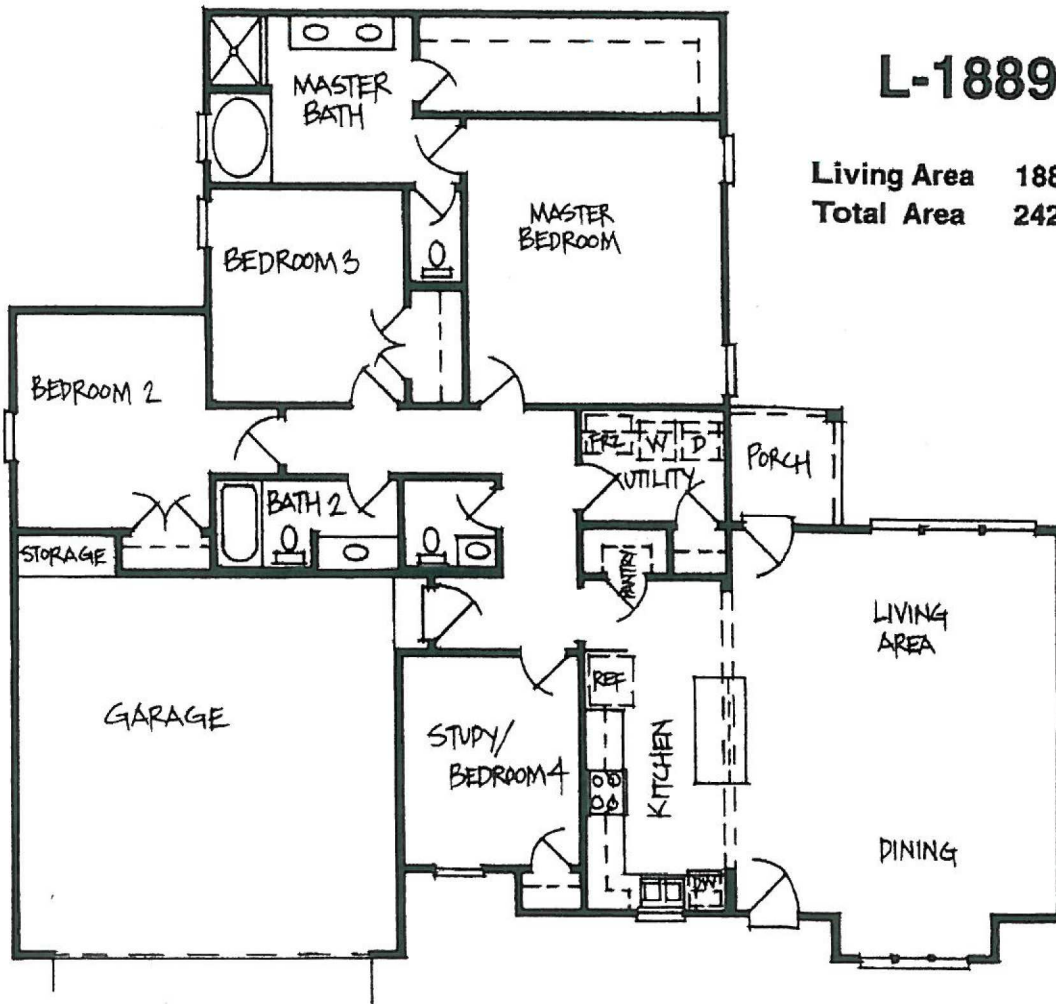

LEVEL
CONSTRUCTION
& DEVELOPMENT

450 MAIN STREET 225.338.6120
BATON ROUGE www.levelbr.com

MACKEY CO DON STERN
225-647-8805 225-413-3624

L-1889

Living Area 1889 SF
Total Area 2421 SF